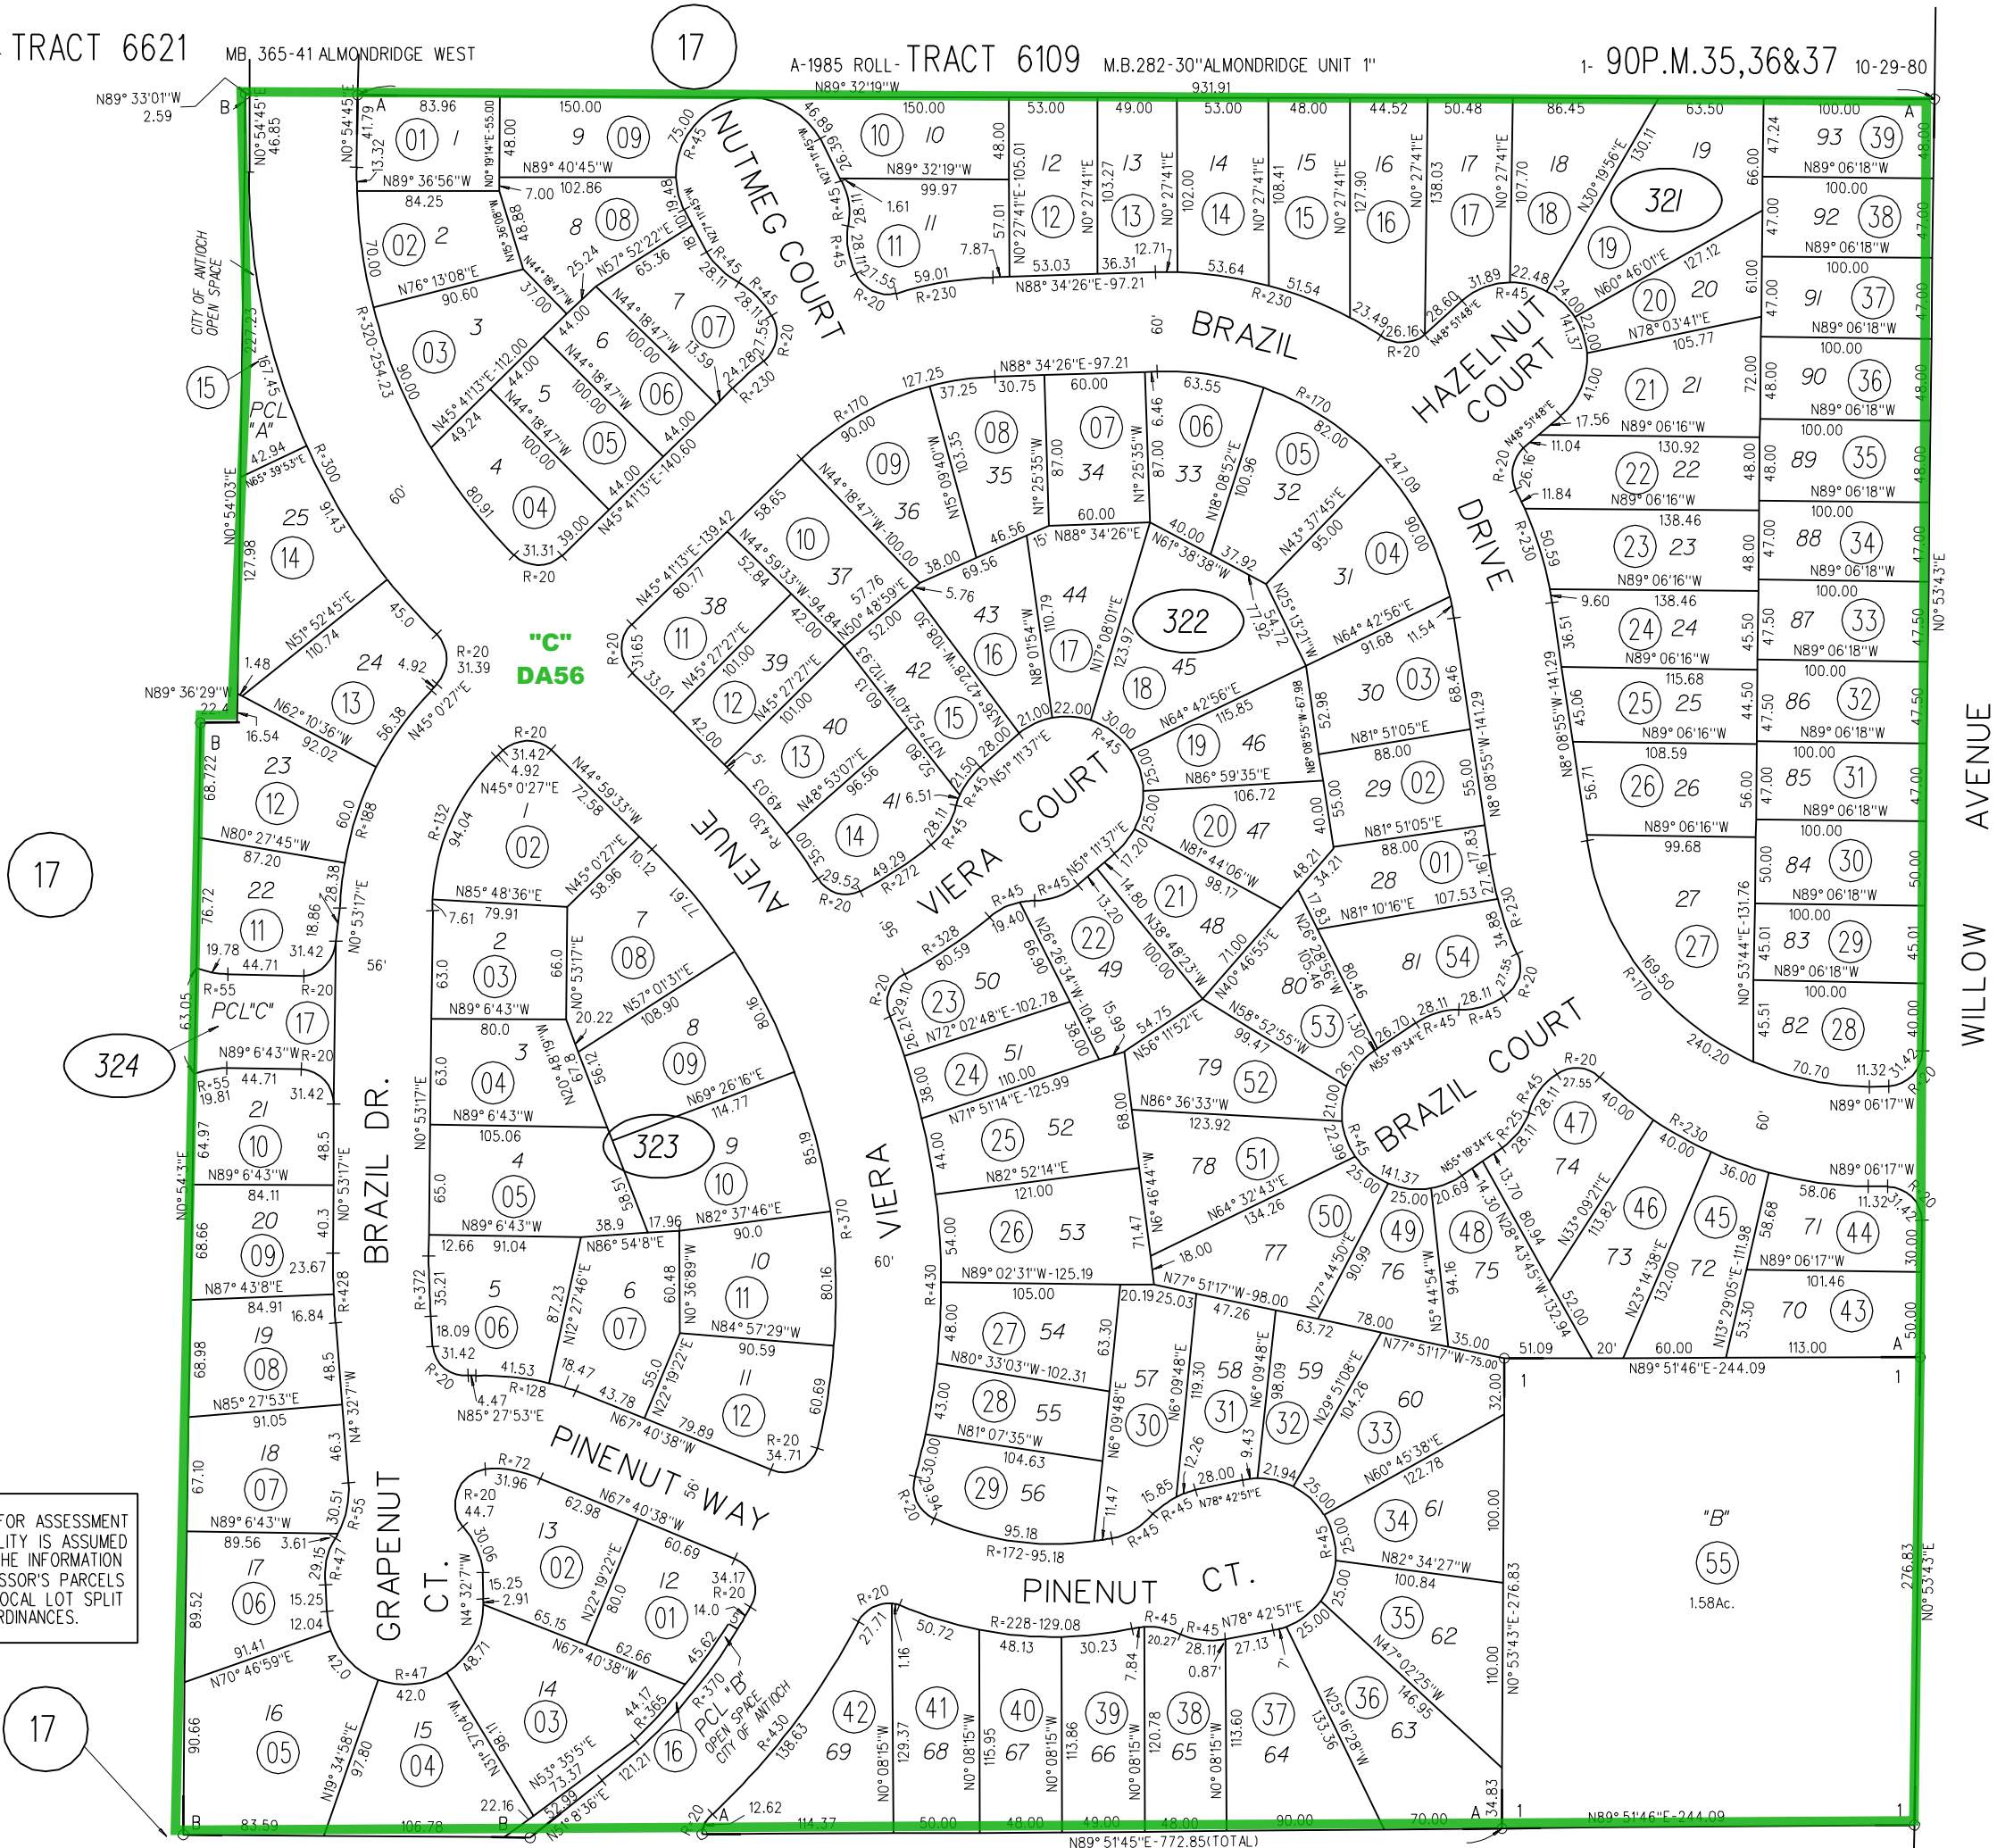

NOTE: THIS MAP WAS PREPARED FOR ASSESSMENT PURPOSES ONLY. NO LIABILITY IS ASSUMED FOR THE ACCURACY OF THE INFORMATION DELINEATED HEREON. ASSESSOR'S PARCELS MAY NOT COMPLY WITH LOCAL LOT SPLIT OR BUILDING SITE ORDINANCES.

ALMONDRIDGE DRIVE

34

WILLOW AVENUE

BRAZIL DRIVE

- 321
- 322
- 323
- 324